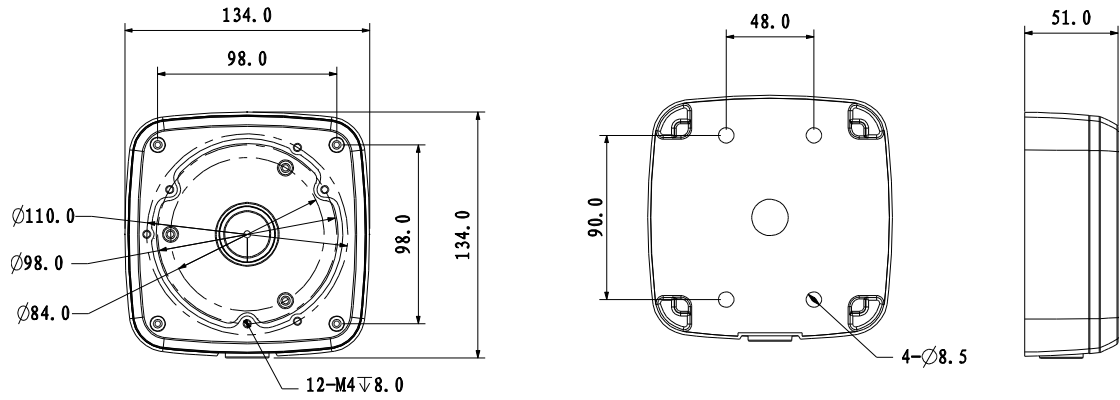

### Specifications

<b>Model</b>	<b>PFA123</b>
<b>General</b>	
Material	Aluminum
Dimension	134mm x 134mm x 51mm
Pipe Thread	M20(G1/2")
Operating Temperature	-40°C ~60°C
Humidity	0~90% RH
Load Bearing	3.0Kg
Weight	0.55Kg
Applicable Model	Please see "Accessory Selection"

## Dimensions (mm)