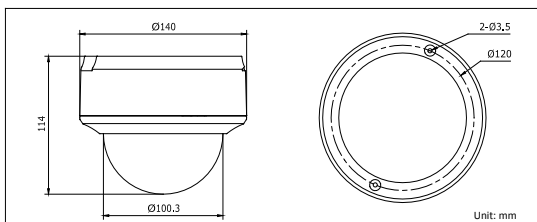

Dimensions

Accessories

DS-1227J
(Indoor in-ceiling mount)

DS-1229ZJ
(Vandal-proof wall mount)

Specifications

DS-2CD783F-EP	
Camera	
Image sensor	1/2.5" progressive scan CMOS
Min. illumination	0.1 lux @F1.2, AGC ON 0.6 lux @F2.8, AGC ON
Shutter time	1/25s (1/30s) ~ 1/100,000s
Lens	1.05mm @F2.8, angle of view: 180°
Lens mount	M12
Day & night	Electronic
Compression standard	
Video compression	H.264 / MPEG4 / MJPEG
Video bit rate	32 Kbps ~ 16 Mbps
Audio compression	G.711 / G.726
Audio bit rate	64 Kbps (G.711) / 16 Kbps (G.726)
Image	
Max. image resolution	1920 x 1920
Frame rate	50Hz: 6.25fps (1920 x 1920) 60Hz: 7.5fps (1920 x 1920)
Image settings	Saturation, Brightness, Contrast and Sharpness adjustable through client software or web browser
Network	
Network storage	NAS (iSCSI optional)
Alarm trigger	Motion detection, tampering alarm, network disconnect, IP address conflict, storage exception
Protocols	TCP/IP, HTTP, DHCP, DNS, DDNS, RTP, RTSP, PPPoE, SMTP, NTP, SNMP, HTTPS, FTP, 802.1x, Qos (SIP, SRTP, IPv6 optional)
General functionalities	Reset, flickerless, dual stream, heartbeat, video masking, user authentication, watermark
Interface	
Audio input	1-ch 3.5 mm audio interface, MIC IN/LINE IN
Audio output	1-ch 3.5 mm audio interface (line level, 600 Ω)
Communication interface	1 RJ45 10M / 100M ethernet interface, 1 RS-485 interface
Alarm input	2
Alarm output	2
Video output	1 Vp-p composite output (75Ω / RCA)
On-board storage	Built-in SD/SDHC slot, up to 32 GB
Reset button	Yes
General	
Operating conditions	-25°C ~ 60°C (14°F ~ 140°F), humidity 90% or less (non-condensing)
Power supply	12 VDC ± 10%, PoE (802.3af)
Power consumption	Max. 5.5 W
Impact Protection	IEC60068-275Eh, 50J; EN50102, up to IK10
Dimensions	Φ140 × 114 mm (Φ5.51" × 4.49")
Weight	1400 g (3.09 lbs)